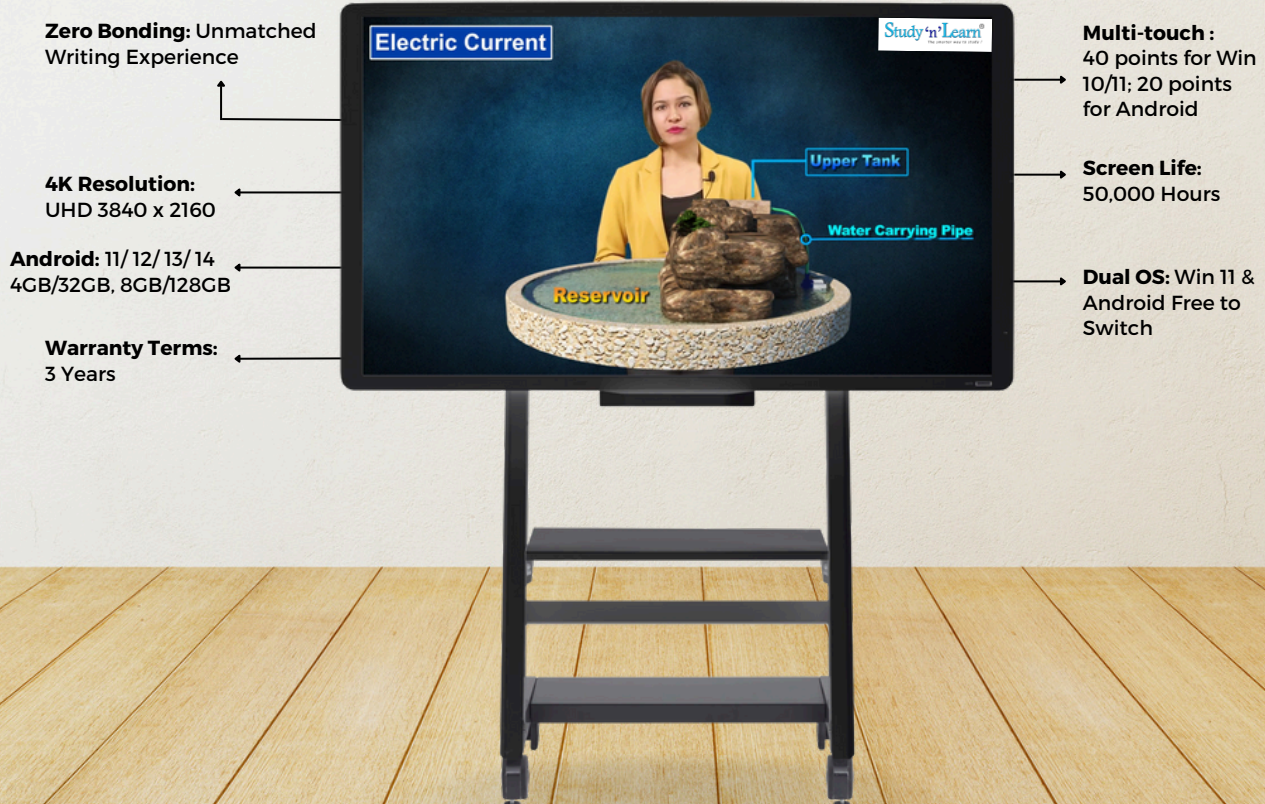

Features Of Studynlearn IFP

Benefits Of Studynlearn IFP

1. **1 Built-in Digital Content:** Get 2 million learning resources, 50,000+ animated videos, 1 lakh+ questions, and 10,000+ interactive games.
2. **2 Impeccable Writing Experience:** Get a lag-free and natural writing experience.
3. **3 No Ongoing Maintenance:** The IFP has a long life of 10+ years and requires no ongoing maintenance after installation.
4. **4 Powerful Pricing:** Get interactive flat panels at an unmatched price from us and earn a high-profit margin.